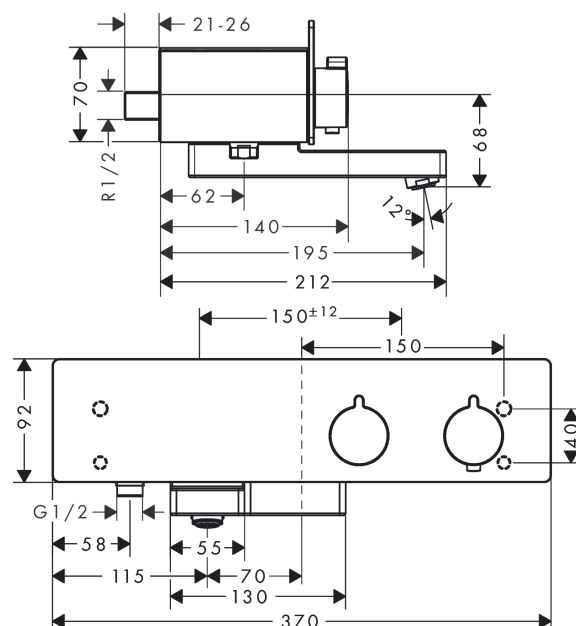

ShowerTablet

Bath thermostat 350 for exposed installation

Surfaces: **Chrome** Article Number: **13107000**

Description

product features

- 2 outlets
- will not run two outlets at same time
- flow rate of hand shower at 3 bar: 14 l/min
- safety lock at 40° C
- shelf finish: aluminium anodized
- material cover: safety glass
- surface of the cover at color variant -000 = mirror glass, at color variant -400 = white glass
- connection type: R ½

Technology

Design awards

Product image

Scale drawing

Flowchart